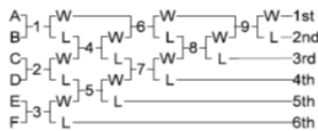

**These Rules are without call !
Ces Règles sont sans appel !**

GAMES SYSTEM FOR SUNDAY

DIVISION 1

Crossing Group 1 - 2 - 3

2nd Round

Crossing Group 4 - 5 - 6

Groupe A = 1st & 2nd from Group 1 - 2 - 3
Groupe B = 1st & 2nd from Group 4 - 5 - 6
Groupe C = 3th & 4th from Group 1 - 2 - 3
Groupe D = 3th & 4th from Group 4 - 5 - 6

Groupe E = 5th from Group 1 - 2 - 3 -> Mini-league
Groupe F = 5th from Group 4 - 5 - 6 -> Mini-league

3th Round

1.8. Final Series from 2 groups. 9 games

A = 1st in Group A
B = 1st in Group B
C = 2nd in Group A
D = 2nd in Group B
E = 3rd in Group A
F = 3rd in Group B

game 1/2/3 = Round 1
game 4/5 = Quater finals
game 6 = Major semifinal
game 7 = Minor semifinal
game 8 = Minor final
game 9 = Grand final

W = Winner
L = Loser

7th & 8th = 4th A - 4th B
9th & 10th = 5th A - 5th B
11th & 12th = 6th A - 6th B