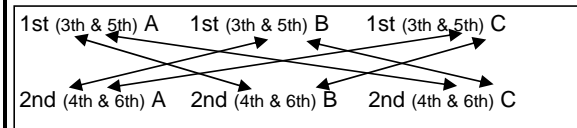

**These Rules are without call !
Ces Règles sont sans appel !**

GAMES SYSTEM FOR SUNDAY

DIVISION 1

Crossing Group 1 - 2 - 3

2nd Round

Crossing Group 4 - 5 - 6

Groupe A = 1st & 2nd from Group 1 - 2 - 3
Groupe B = 1st & 2nd from Group 4 - 5 - 6
Groupe C = 3th & 4th from Group 1 - 2 - 3
Groupe D = 3th & 4th from Group 4 - 5 - 6

Groupe E = 5th from Group 1 - 2 - 3 -> Mini-league
Groupe F = 5th from Group 4 - 5 - 6 -> Mini-league

3th Round

1.8. Final Series from 2 groups. 9 games

A = 1st in Group A
B = 1st in Group B
C = 2nd in Group A
D = 2nd in Group B
E = 3rd in Group A
F = 3rd in Group B

game 1/2/3 = Round 1
game 4/5 = Quater finals
game 6 = Major semifinal
game 7 = Minor semifinal
game 8 = Minor final
game 9 = Grand final

W = Winner
L = Loser

7th & 8th = 4th A - 4th B
9th & 10th = 5th A - 5th B
11th & 12th = 6th A - 6th B