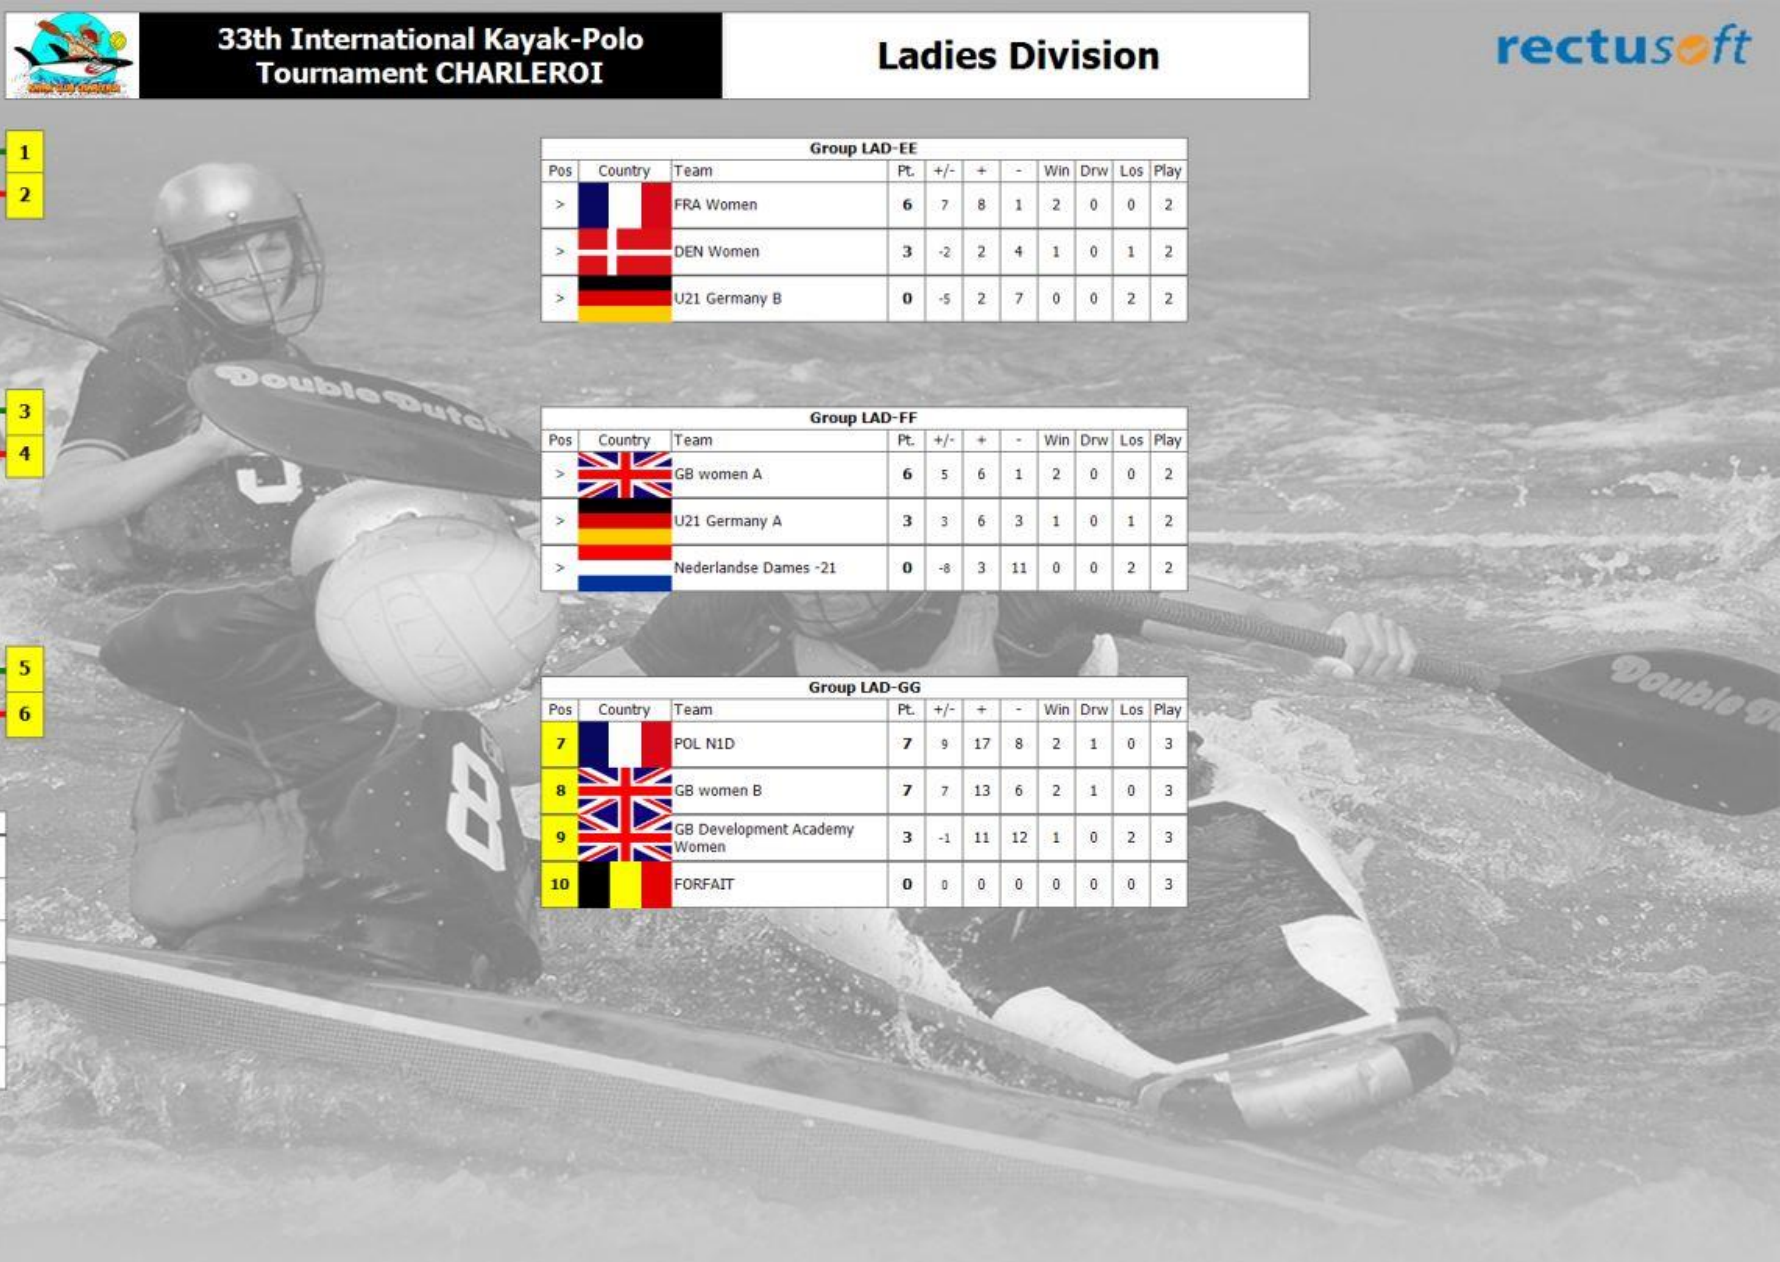

139	15:30		FRA Women	3	1
Pitch 2			GB women A	1	2

Group LAD-EE										
Pos	Country	Team	Pt.	+/-	+	-	Win	Drw	Los	Play
>		FRA Women	6	7	8	1	2	0	0	2
>		DEN Women	3	-2	2	4	1	0	1	2
>		U21 Germany B	0	-5	2	7	0	0	2	2

134	14:30		DEN Women	6	3
Pitch 4			U21 Germany A	2	4

Group LAD-FF										
Pos	Country	Team	Pt.	+/-	+	-	Win	Drw	Los	Play
>		GB women A	6	5	6	1	2	0	0	2
>		U21 Germany A	3	3	6	3	1	0	1	2
>		Nederlandse Dames -21	0	-8	3	11	0	0	2	2

135	14:30		U21 Germany B	4	5
Pitch 5			Nederlandse Dames -21	2	6

Group LAD-GG										
Pos	Country	Team	Pt.	+/-	+	-	Win	Drw	Los	Play
7		POL N1D	7	9	17	8	2	1	0	3
8		GB women B	7	7	13	6	2	1	0	3
9		GB Development Academy Women	3	-1	11	12	1	0	2	3
10		FORFAIT	0	0	0	0	0	0	0	3

Pos	Country	Team
1		FRA Women
2		GB women A
3		DEN Women
4		U21 Germany A
5		U21 Germany B
6		Nederlandse Dames -21